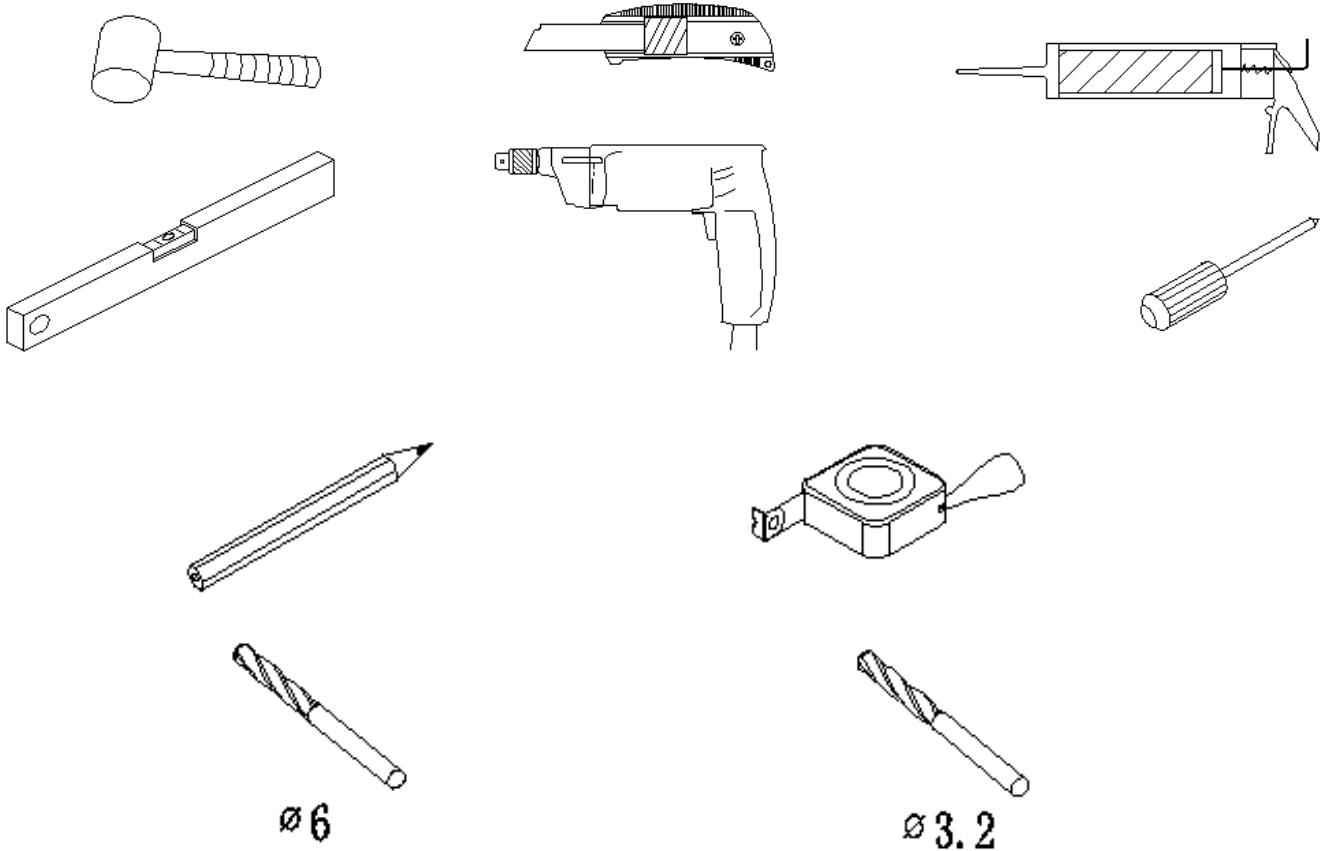

4PCS	 ST4*30 6PCS	 CRA-09W08 1PCS	 CRA-09Y07 3PCS	 ST4*12 3PCS	 CRA-09X04 1PCS	 CRA-09X05 1PCS
  CRA-09X06 1PCS	 CRA-09Z08 1PCS	 CRA-09X07 1PCS	 CRA-09Y12 2PCS	 CRA-09Y13 2PCS	 07 + 08 + 09	

Tools required (Tools not provided)

Installation