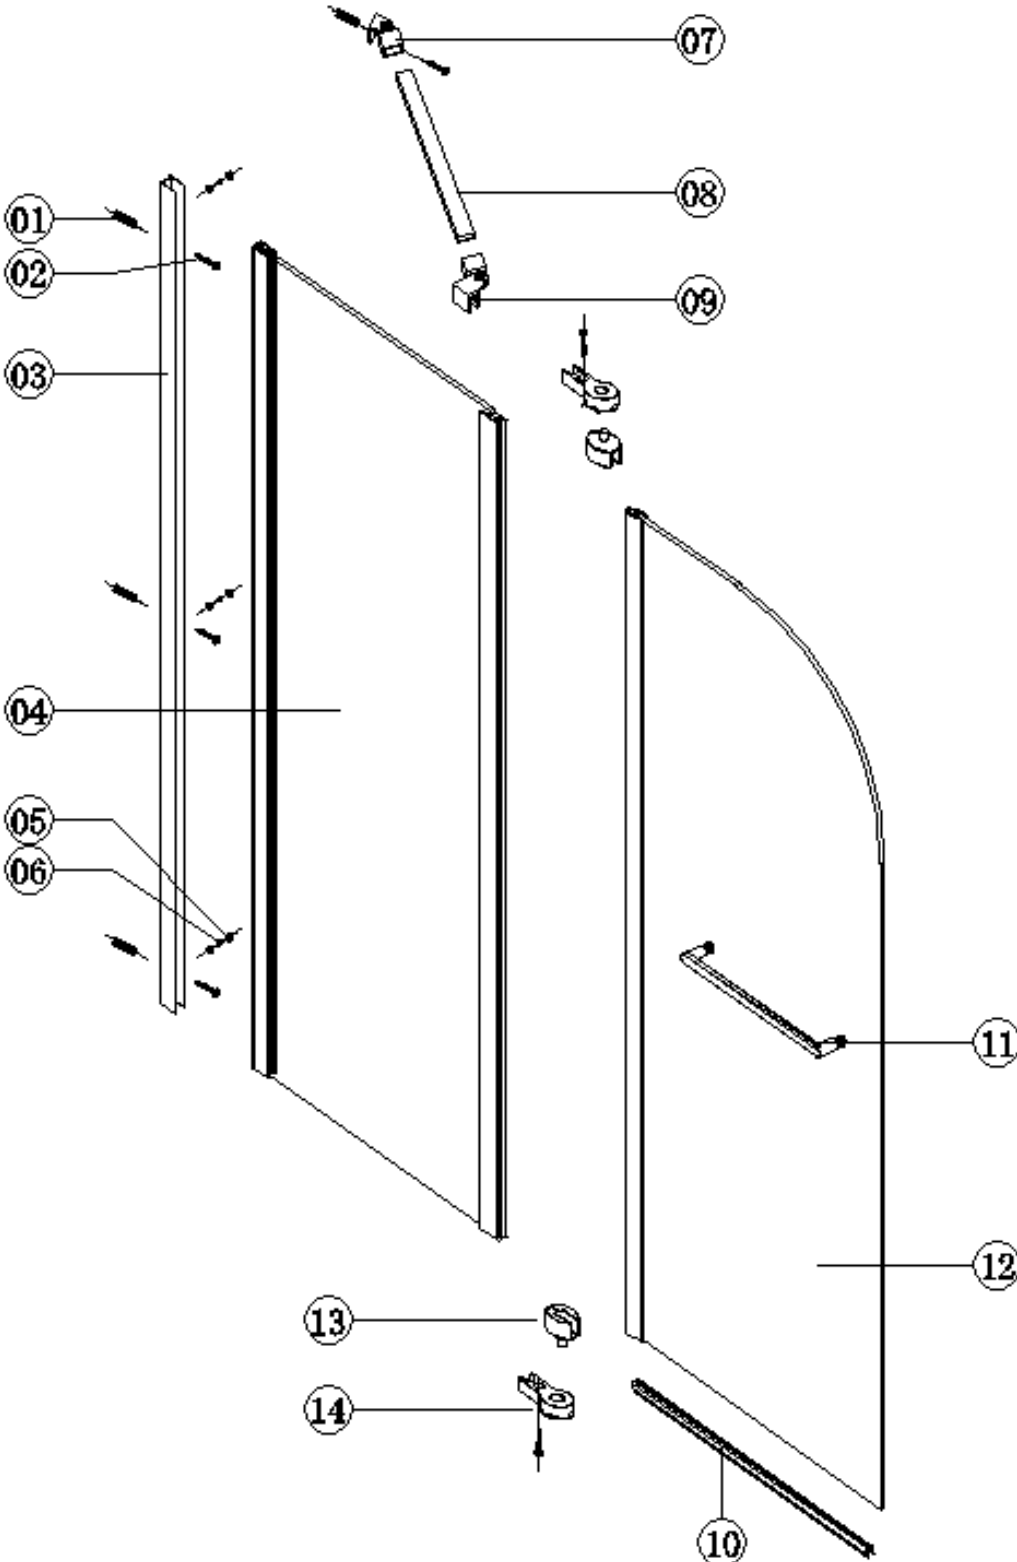

Parts / Diagrams