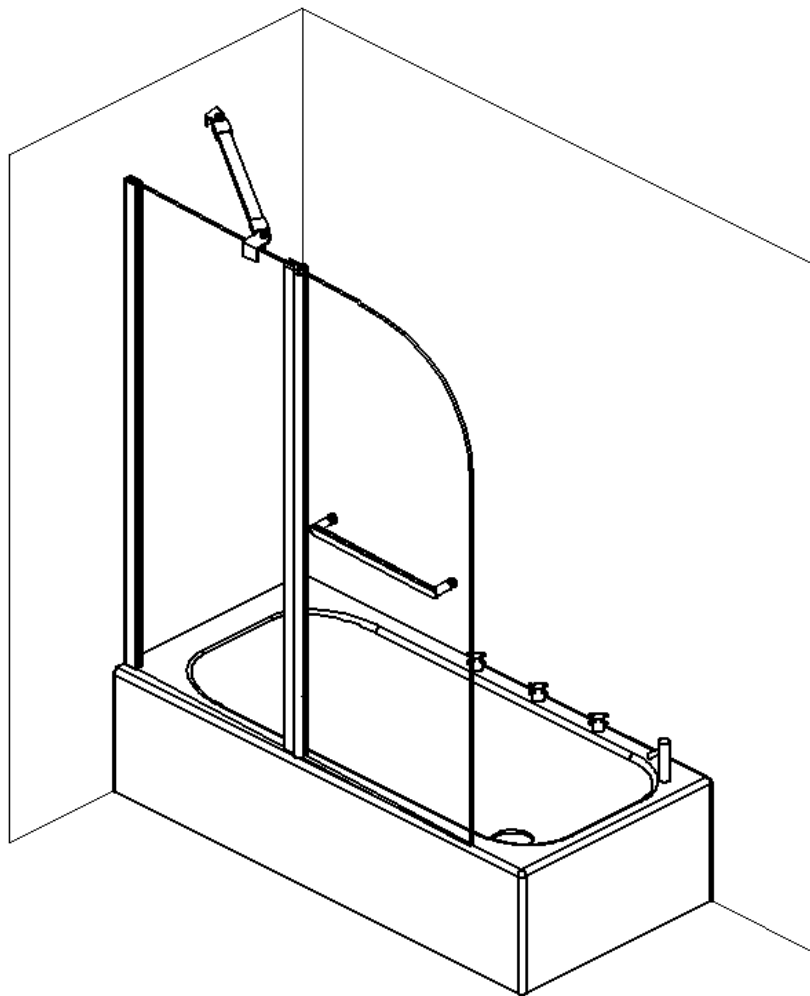

## Zibal Hinged with Fixed Panel 6mm Matt Black Bath Screen with Towel Rail BeBa\_28049

- **Multi-person assembly**
- **Tools required**
- **We always recommend using professional tradespeople to install your product**